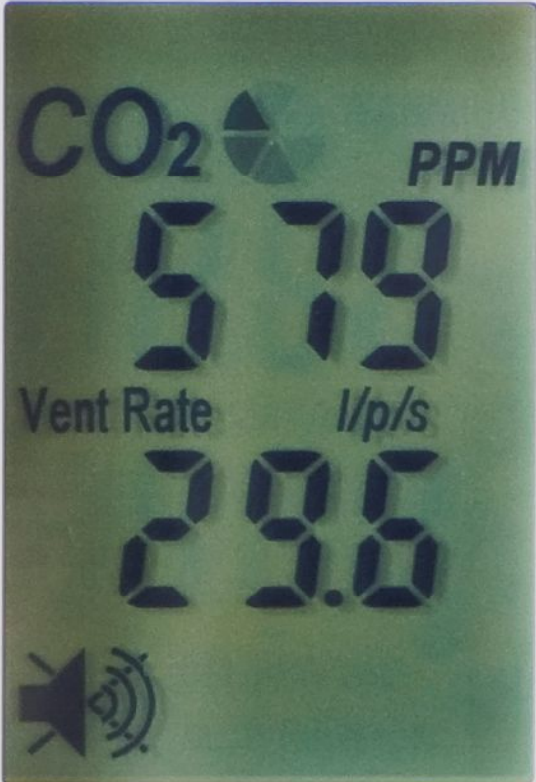

C.H.C.

CO₂ monitor

ZGw 063

MODE

ENTER

C.O.P. Station